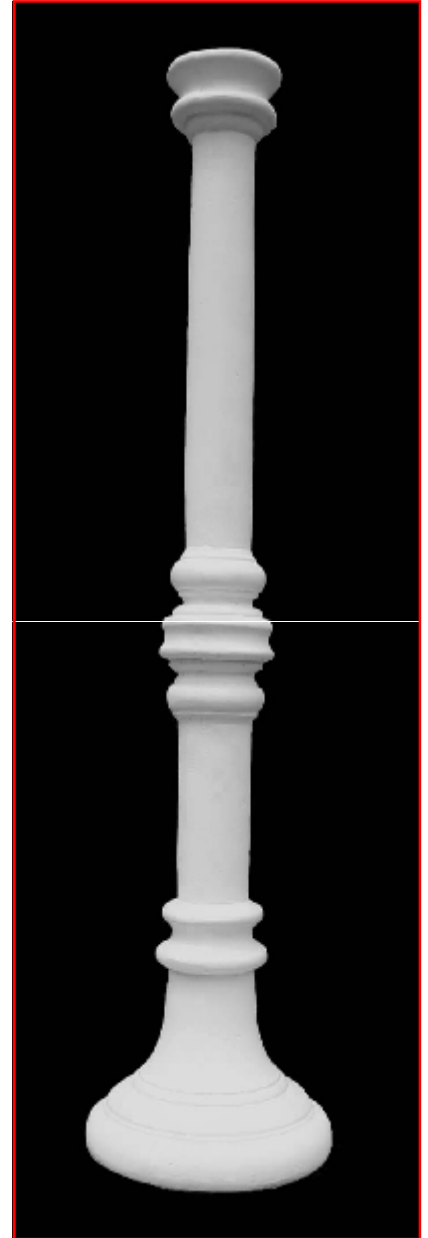

Plain Rectangle Cap
390 mm x 175 mm

Egg & Dart Rectangle Cap
175 mm x 360 mm

Roses Rectangle Cap
370 mm x 170 mm

Ornate Square Cap
440 mm x 95 mm

Corinthian Column Cap
225 mm x 225 mm

Ionic Column Base
210 mm x 210 mm

Triangle Pediment Cap
1005 mm x 210 mm

Ornate Pediment Cap
1080 mm x 435 mm

Angel No 1

Angels with Bowl

Angel with Violin

Angel No 3 in Panel
160 mm x 200 mm

Medium Bowtie
380 mm x 220 mm

**Candlestick
Medium**
465 mm
height

**Candlestick
Large**
575 mm
height

Candlestick Small

Large Lion Head
185 mm x 165 mm diameter

Small Lion Head
50 mm diameter

BOSS CENTRE
Small Art deco

BOSS CENTRE
Tudor Rose
185 mm diameter

BOSS CENTRE
Flower Bud

STRAP CENTRE
No 1

BOSS CENTRE
Large Leaf
280 mm diameter

BOSS CENTRE
Large Flower
180 mm diameter

Ornate Arch (100 mm x 985 mm)

**Standard Arch Profile
(sizes 75 mm to 175 mm)**

Ribbed Column
125 mm diameter
X
3.1 m length