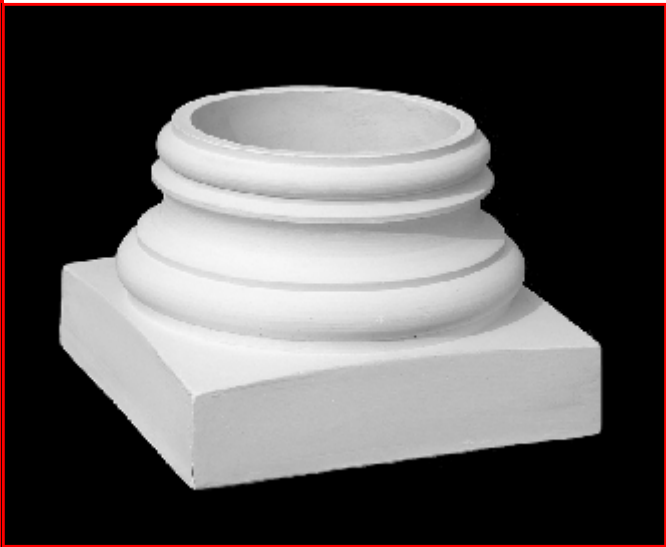

Plain Rectangle Cap
390 mm x 175 mm

Egg & Dart Rectangle Cap
175 mm x 360 mm

Roses Rectangle Cap
370 mm x 170 mm

Ornate Square Cap
440 mm x 95 mm

Corinthian Column Cap
225 mm x 225 mm

Ionic Column Base
210 mm x 210 mm

Triangle Pediment Cap
1005 mm x 210 mm

Ornate Pediment Cap
1080 mm x 435 mm

Angel No 1

Angels with Bowl

Angel with Violin

Angel No 3 in Panel
160 mm x 200 mm

Medium Bowtie
380 mm x 220 mm

**Candlestick
Medium**
465 mm
height

**Candlestick
Large**
575 mm
height

Candlestick Small

Large Lion Head
185 mm x 165 mm diameter

Small Lion Head
50 mm diameter

BOSS CENTRE
Small Art deco

BOSS CENTRE
Tudor Rose
185 mm diameter

BOSS CENTRE
Flower Bud

STRAP CENTRE
No 1

BOSS CENTRE
Large Leaf
280 mm diameter

BOSS CENTRE
Large Flower
180 mm diameter

Ornate Arch (100 mm x 985 mm)

**Standard Arch Profile
(sizes 75 mm to 175 mm)**

Ribbed Column
125 mm diameter
X
3.1 m length