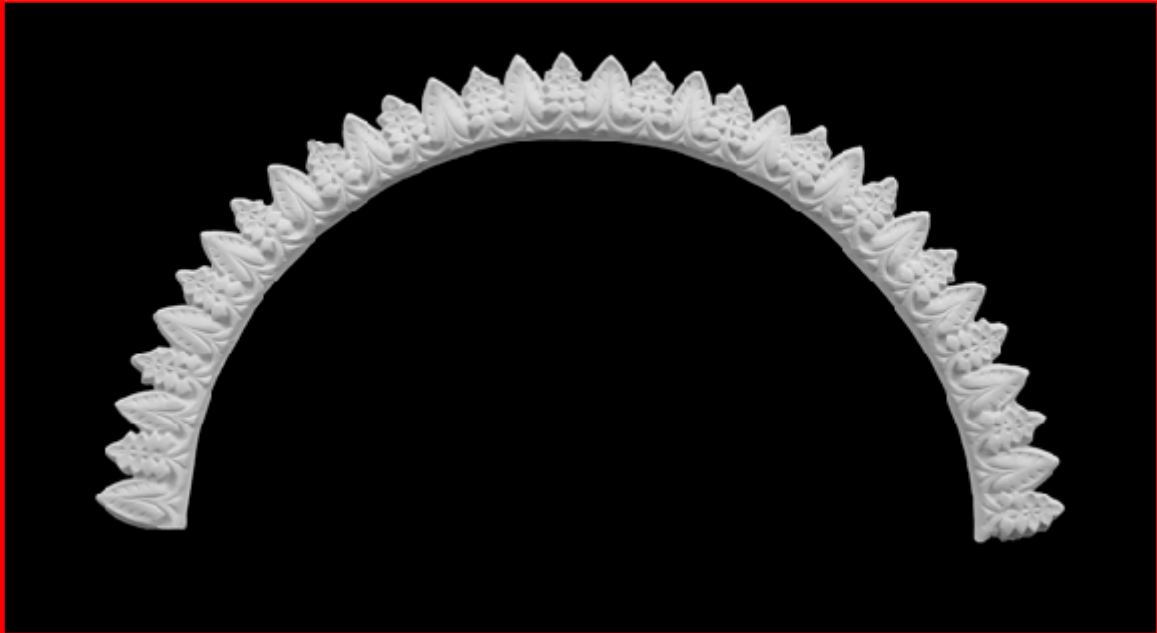

Plain Rectangle Cap
390 mm x 175 mm

Egg & Dart Rectangle Cap
175 mm x 360 mm

Roses Rectangle Cap
370 mm x 170 mm

Ornate Square Cap
440 mm x 95 mm

Corinthian Column Cap
225 mm x 225 mm

Ionic Column Base
210 mm x 210 mm

Triangle Pediment Cap
1005 mm x 210 mm

Ornate Pediment Cap
1080 mm x 435 mm

Angel No 1

Angels with Bowl

Angel with Violin

Angel No 3 in Panel
160 mm x 200 mm

Medium Bowtie
380 mm x 220 mm

**Candlestick
Medium**
465 mm
height

**Candlestick
Large**
575 mm
height

Candlestick Small

Large Lion Head
185 mm x 165 mm diameter

Small Lion Head
50 mm diameter

BOSS CENTRE
Small Art deco

BOSS CENTRE
Tudor Rose
185 mm diameter

BOSS CENTRE
Flower Bud

STRAP CENTRE
No 1

BOSS CENTRE
Large Leaf
280 mm diameter

BOSS CENTRE
Large Flower
180 mm diameter

Ornate Arch (100 mm x 985 mm)

**Standard Arch Profile
(sizes 75 mm to 175 mm)**

Ribbed Column
125 mm diameter
X
3.1 m length