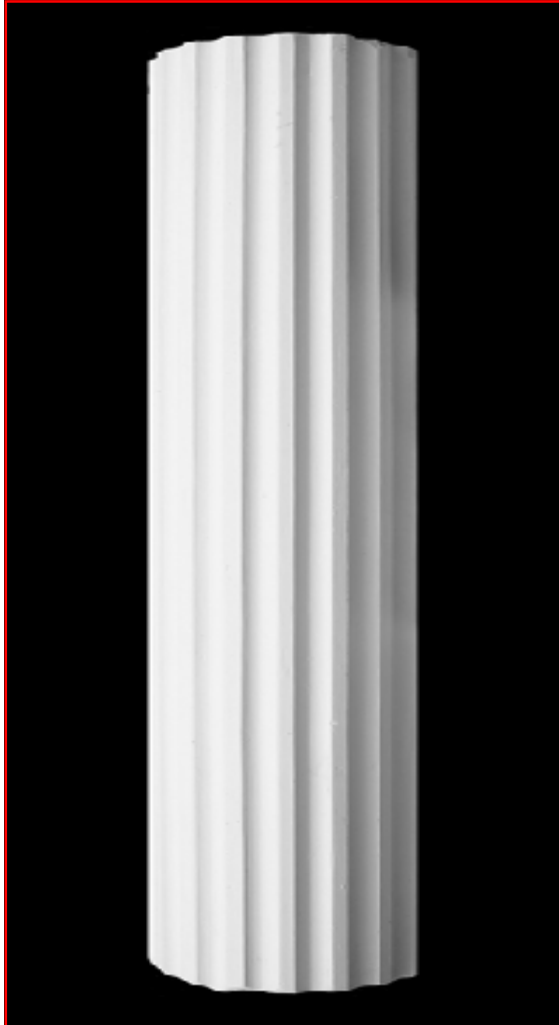

Plain Rectangle Cap
390 mm x 175 mm

Egg & Dart Rectangle Cap
175 mm x 360 mm

Roses Rectangle Cap
370 mm x 170 mm

Ornate Square Cap
440 mm x 95 mm

Corinthian Column Cap
225 mm x 225 mm

Ionic Column Base
210 mm x 210 mm

Triangle Pediment Cap
1005 mm x 210 mm

Ornate Pediment Cap
1080 mm x 435 mm

Angel No 1

Angels with Bowl

Angel with Violin

Angel No 3 in Panel
160 mm x 200 mm

Medium Bowtie
380 mm x 220 mm

**Candlestick
Medium**
465 mm
height

**Candlestick
Large**
575 mm
height

Candlestick Small

Large Lion Head
185 mm x 165 mm diameter

Small Lion Head
50 mm diameter

BOSS CENTRE
Small Art deco

BOSS CENTRE
Tudor Rose
185 mm diameter

BOSS CENTRE
Flower Bud

STRAP CENTRE
No 1

BOSS CENTRE
Large Leaf
280 mm diameter

BOSS CENTRE
Large Flower
180 mm diameter

Ornate Arch (100 mm x 985 mm)

**Standard Arch Profile
(sizes 75 mm to 175 mm)**

Ribbed Column
125 mm diameter
X
3.1 m length